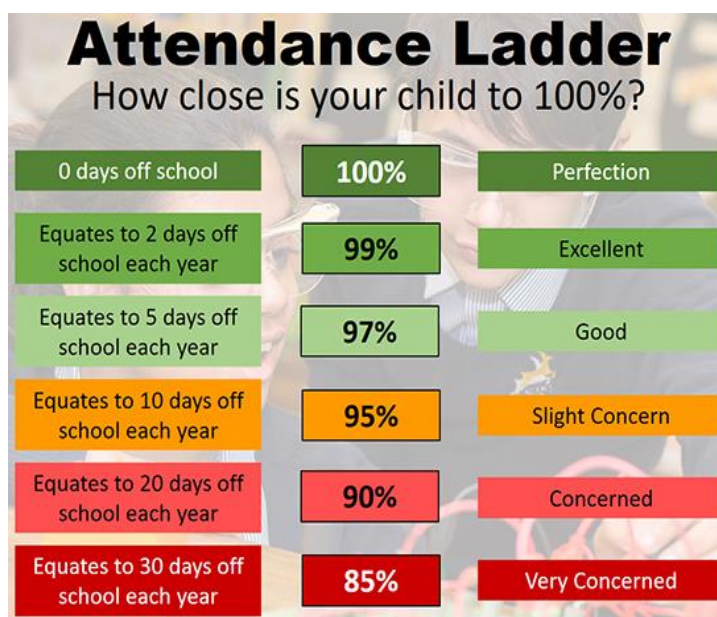

Celebrations

Class	Star of the Week	Writer of the Week	Mathematician of the Week	Reader of the Week	Presenter of the Week
RCM					
1AJ	Yasmina	Freya	Shahid	Fedor	Fatima N
1HE	Noel	Diana	Ryan	Avianna	Jaime
2PH	Mawaddah	Monica	Munira	Idris	Ronit
2CS	Sebastian	Anniya	Lily-Mai	Kamron	Jamelia

Class	Star of the Week	Writer of the Week	Mathematician of the Week	Presenter of the Week
3MK	Hamira	Ava	Frankie	Aardhya
3AB	Nora	Amy	Amira	Keyla
4MV	4MV	Mohammed	Forry Forry	Naviah
4EB	4EB	Lillie	Sheray	BJ
5BH	Sara	Yalda	Kiara	Honyar
5JA	Oliver	Jay	Jhesica	Michelle
6MO	Maryama	Sam	Kiahya-Rae	Chloe
6JG	Leah	Zack	Abdul	Janet

This week's gem winners are....	Emeralds
This week's treasure chest winners are...	2PH 4MV

Attendance

Class	Attendance
RCM	87.27
1AJ	95.33
1HE	95.45
2PH	100
2CS	93.21
3MK	96.08
3AB	88.89
4MV	100
4EB	93.48
5BH	98.08
5JA	94.02
6MO	96.19
6JG	98.67
Whole school	95.12
School average (year)	93.34%
National average (year)	92.6%
School target	96%

This week's attendance winners are **2PH 4MV**

Classes with the best attendance this term so far...

1st	2nd	3rd
6JG 96.01%	5BH 94.83%	6MO 94.01%