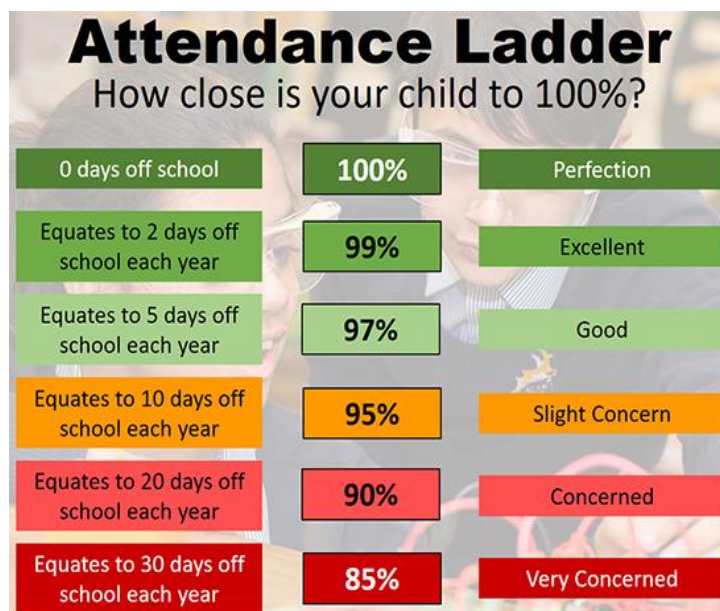

Celebrations

Class	Star of the Week	Writer of the Week	Mathematician of the Week	Reader of the Week	Presenter of the Week
RCM	Olamilekan	Nariah	Sara	Zayne	
1AJ	Jasmine	Fatima N	Yasmina	Ava	Kayleigh
1HE	Harper	Nile	Zak	Sofia	Josiah
2PH	Matias	Zahara	Malik	Isa	Ronit
2CS	Jamelia	Abib	Jake	Mariam B	Raymand

Class	Star of the Week	Writer of the Week	Mathematician of the Week	Presenter of the Week
3MK	Jade	Eli	Frankie	Year 3
3AB	Nora	Zaynab	Arthur	Year 3
4MV	Asley	Maddie	Joao	Abdul
4EB	Mohammed	Elijah	Aza	Sheray
5BH	Lysander	Albie	Tamarni	Jeremiah
5JA	Davarney	Kenza	Jawdan	Adjoa
6MO	The whole class	Khaziah	Ainhara	Violeta
6JG	Adam	Asim	Ibrahim	Abdul

This week's gem winners are....	Sapphires
This week's treasure chest winners are...	2PH 4EB

Attendance

Class	Attendance
RCM	78.57
1AJ	88.8
1HE	91.11
2PH	94.21
2CS	93.08
3MK	92.07
3AB	94.44
4MV	96.09
4EB	95
5BH	92
5JA	92
6MO	95.71
6JG	97.84
Whole school	92.75
National average	94.3%
School target	96%

This week's attendance winners are **6JG**

Classes with the best attendance this term so far...

1st	2nd	3rd
6JG 97.42	4MV 96.88	6MO 96.09