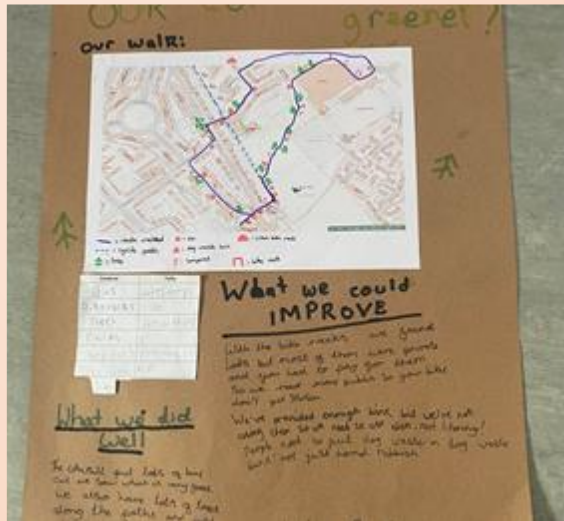

Sharing Children's Learning

Field Work Fortnight

Over the last two weeks, Bessemer has been taking part in the National Fieldwork Fortnight. Fieldwork is an important part of geography, which allows the children to collect data about people and the environment. Each year group undertook a different piece of fieldwork, from mapping land use on the local high street, to completing a traffic survey and annotating maps of the local area. The children greatly enjoyed the opportunity to learn outside of the classroom.

Children in Reception used aerial photos of the school grounds to help find treasure:

Children in Year 1 made their own maps of the local area:

Sharing Children's Learning

Field Work Fortnight

Children in Year 4 walked around the local area, assessing how environmentally friendly our locality is:

Children in Year 6 walked along Lordship Lane to find out about land use. They used a key to mark on maps what different buildings were used for e.g. supermarket, chemist, cafe etc. They used this to analyse their findings back in class.