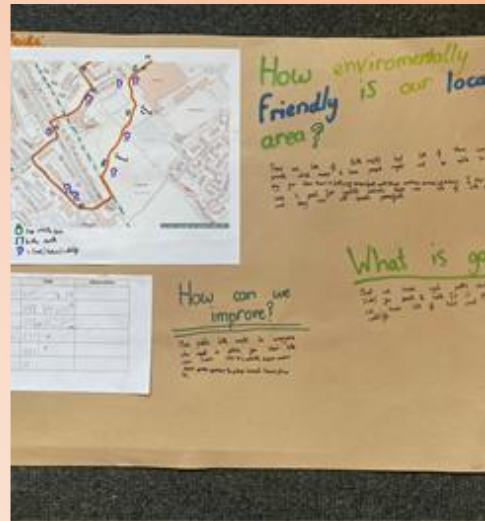

Sharing Children's Learning

Field Work Fortnight

Over the last two weeks, Bessemer has been taking part in the National Fieldwork Fortnight. Fieldwork is an important part of geography, which allows the children to collect data about people and the environment. Each year group undertook a different piece of fieldwork, from mapping land use on the local high street, to completing a traffic survey and annotating maps of the local area. The children greatly enjoyed the opportunity to learn outside of the classroom.

Children in Reception used aerial photos of the school grounds to help find treasure:

Children in Year 1 made their own maps of the local area:

Sharing Children's Learning

Field Work Fortnight

Children in Year 4 walked around the local area, assessing how environmentally friendly our locality is:

Children in Year 6 walked along Lordship Lane to find out about land use. They used a key to mark on maps what different buildings were used for e.g. supermarket, chemist, cafe etc. They used this to analyse their findings back in class.