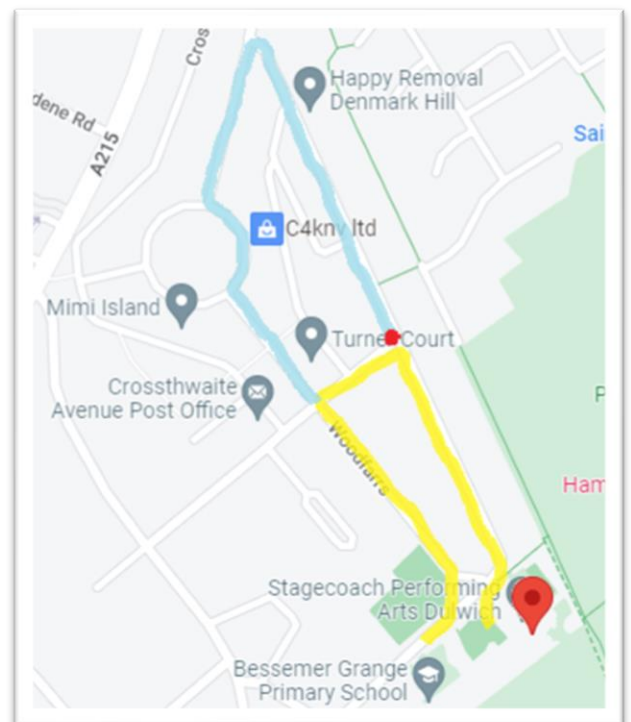

Carnival 2022

Dear Parents and Carers,

We are extremely excited to be holding our first whole school 'Carnival' since the pandemic. We are looking forward to seeing as many of you as possible join us along the parade route and in the JAGS' field at the end, as the children have been working hard, creating art work and learning songs to perform. Below you will find brief details of the day and a route map, for those of you who are able to join us. The yellow route denotes where KS1 and Early Years will be parading, and the blue shows the additional route KS2 children will travel.

2pm – Parade begins at school.

Immediately following the parade, all children, parents and carers to arrive at the Jags Field, where songs will be performed by each Key Stage and the Choir.

3.30pm – Children can be collected from their normal class collection point.

Additionally, on the day of carnival, children can wear their own clothes. If they could wear something brightly coloured, or something that fits their class carnival theme that would be great. Those of you who have experienced Bessemer's Carnival before, will know that normally we have a whole school theme, however this year each year group have chosen their own theme which reflects their choice of topic and the learning they have been doing in class (please ask your child about their class's carnival theme!).